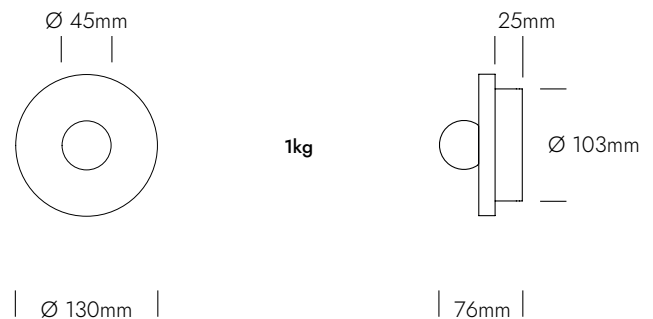

Dimensions & Weight

All our products are handmade to order. Variations in colour and texture for all components should be expected and not seen as imperfections. Product installation instructions can be found on our website. For bespoke enquiries and replacement parts please contact us at info@wearefabr.com Only allow trained and certified electricians to install.